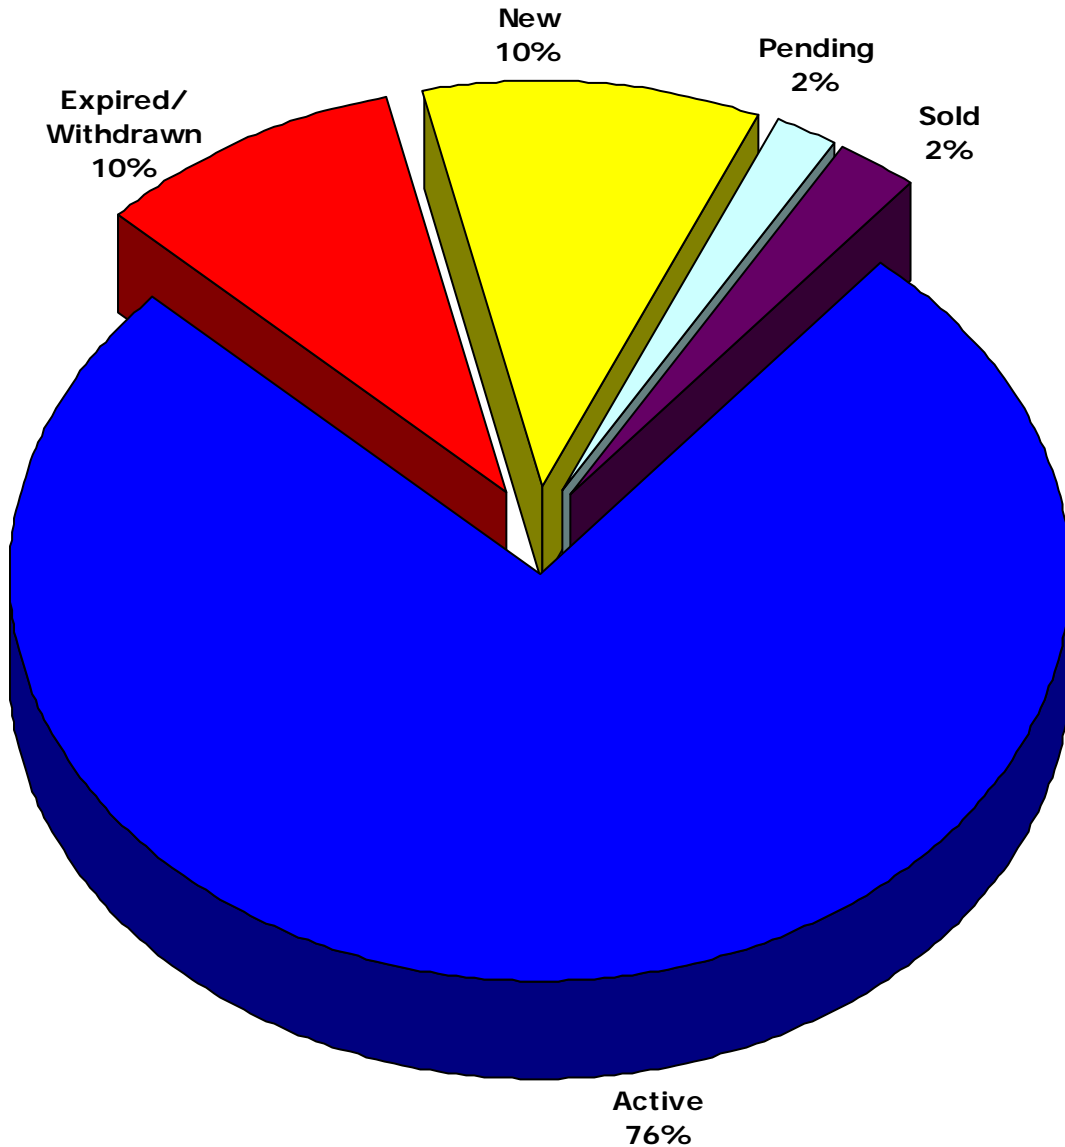

MONTHLY STATISTICAL REPORT

Current Single Family Listings by Status

January 2010

Active	2643
Expired/ Withdrawn	338
New	357
Pending	66
Sold	86