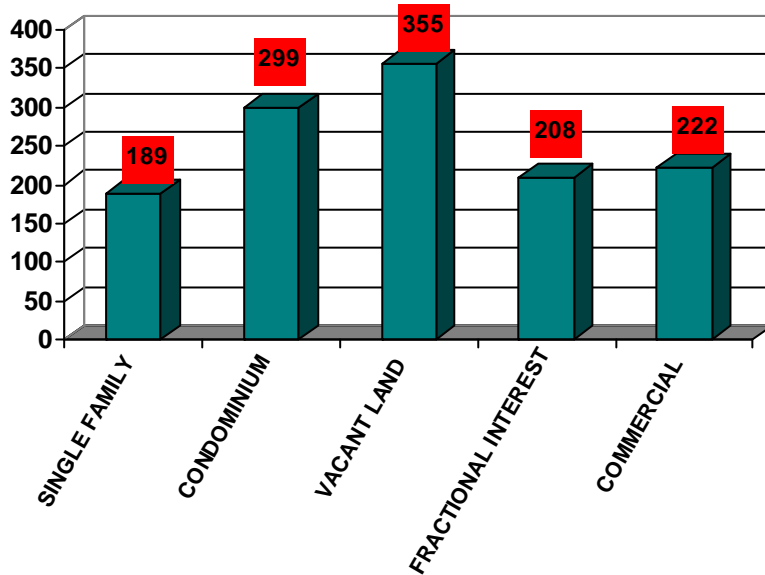

# YTD SOLD STATISTICS BY PROPERTY TYPE

01/01/10 - 01/31/10

Days on Market by Property Type

Average Sales Price by Property Type