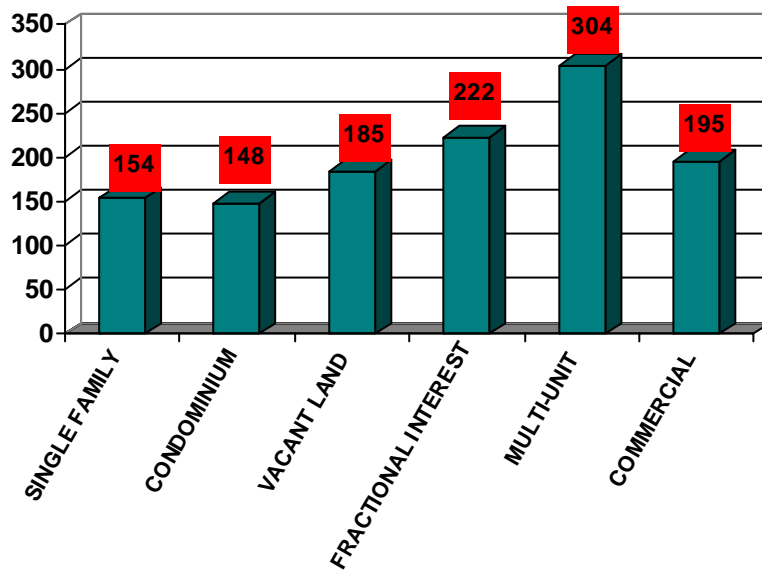

YTD SOLD STATISTICS BY PROPERTY TYPE

1/1/2009 - 10/31/2009

Days on Market by Property Type

Average Sales Price by Property Type