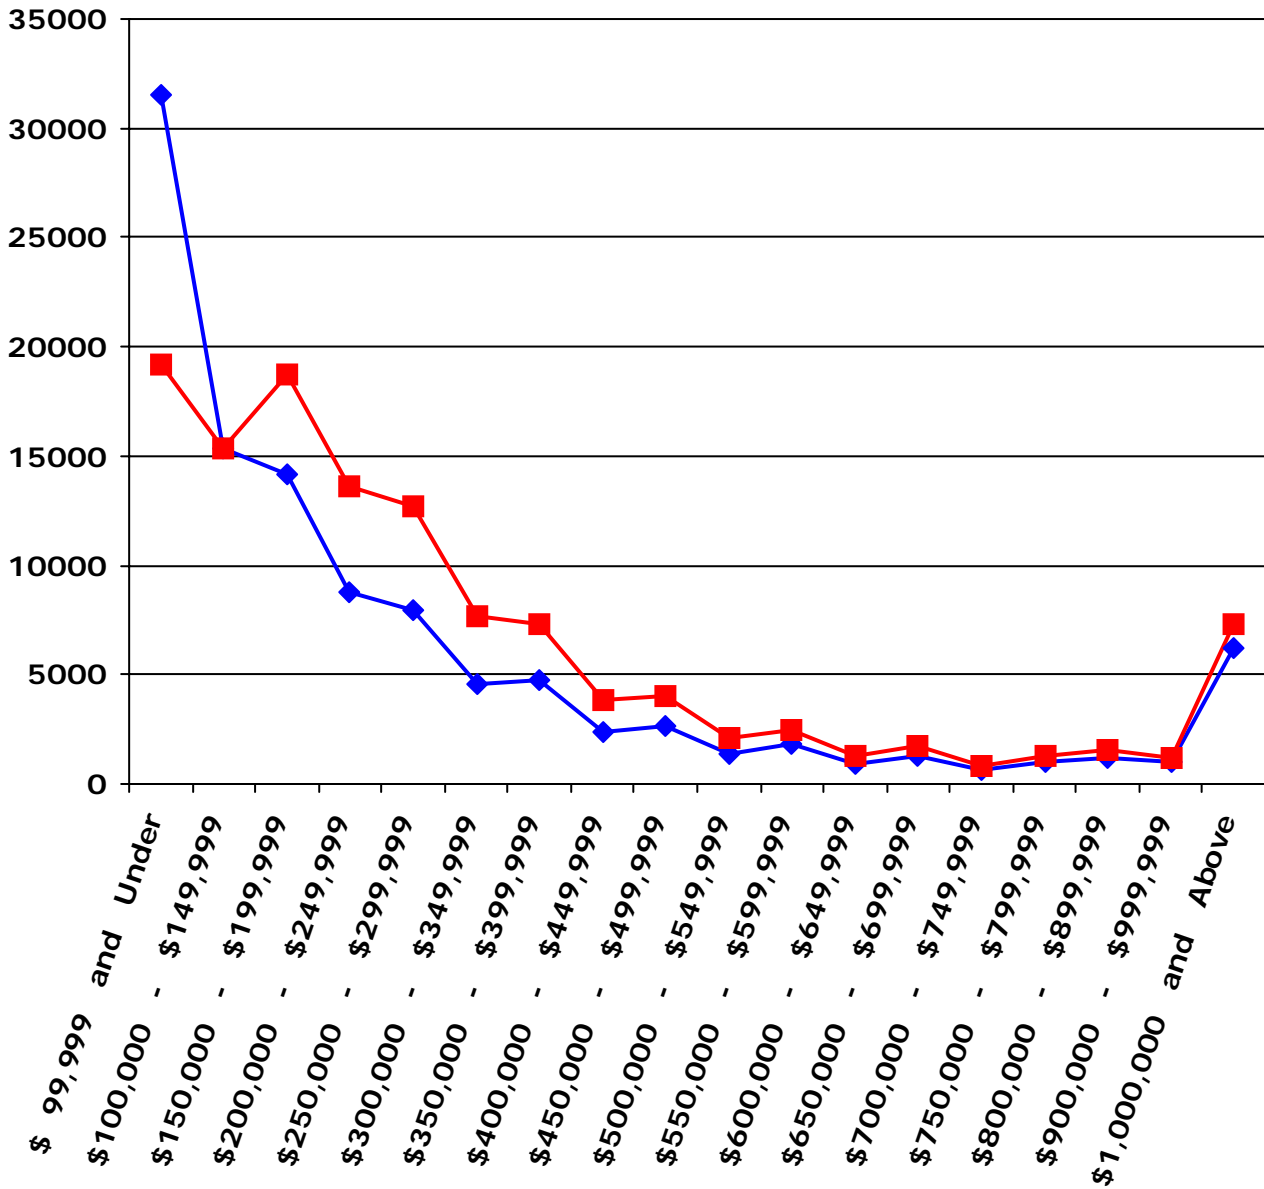

YEARLY COMPARISON RESIDENTIAL LISTINGS

◆ #Listings This Year ■ #Listings Last Year

Listing Price Range

Real Property information used to create these statistical reports is maintained and compiled by First American MLS Solutions, entered by Realtor® members participating in a shared data base by agreement. This report was compiled early October, additional sales for the month of September may not yet have been recorded. This information is provided as a benefit of MLS participation at RAMB and is believed accurate but not warranted.