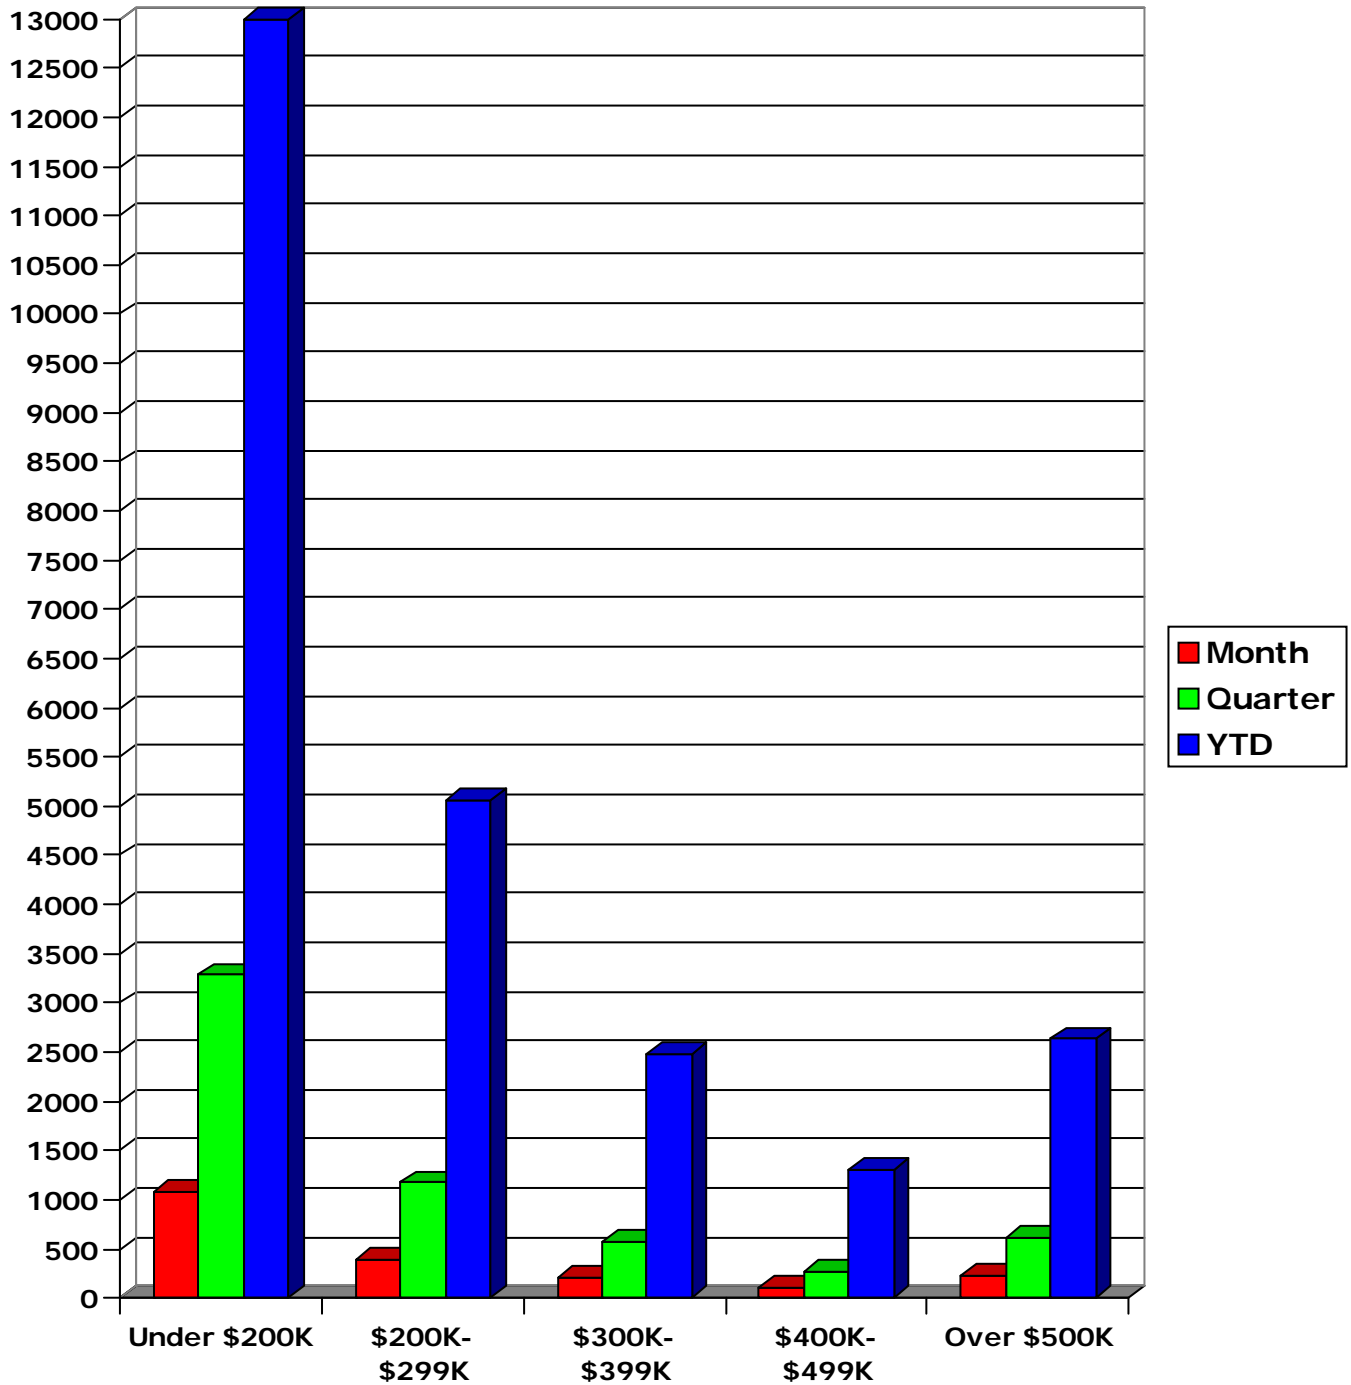

COMPARISON SOLD RESIDENTIAL LISTINGS BY PRICE RANGE Run date: 1/1/2012

Real Property information used to create these statistical reports is maintained and compiled by First American MLS Solutions, entered by Realtor® members participating in a shared data base by agreement. This report was compiled early January, additional sales for the month of December may not yet have been recorded. This information is provided as a benefit of MLS participation at RAMB and is believed accurate but not warranted.