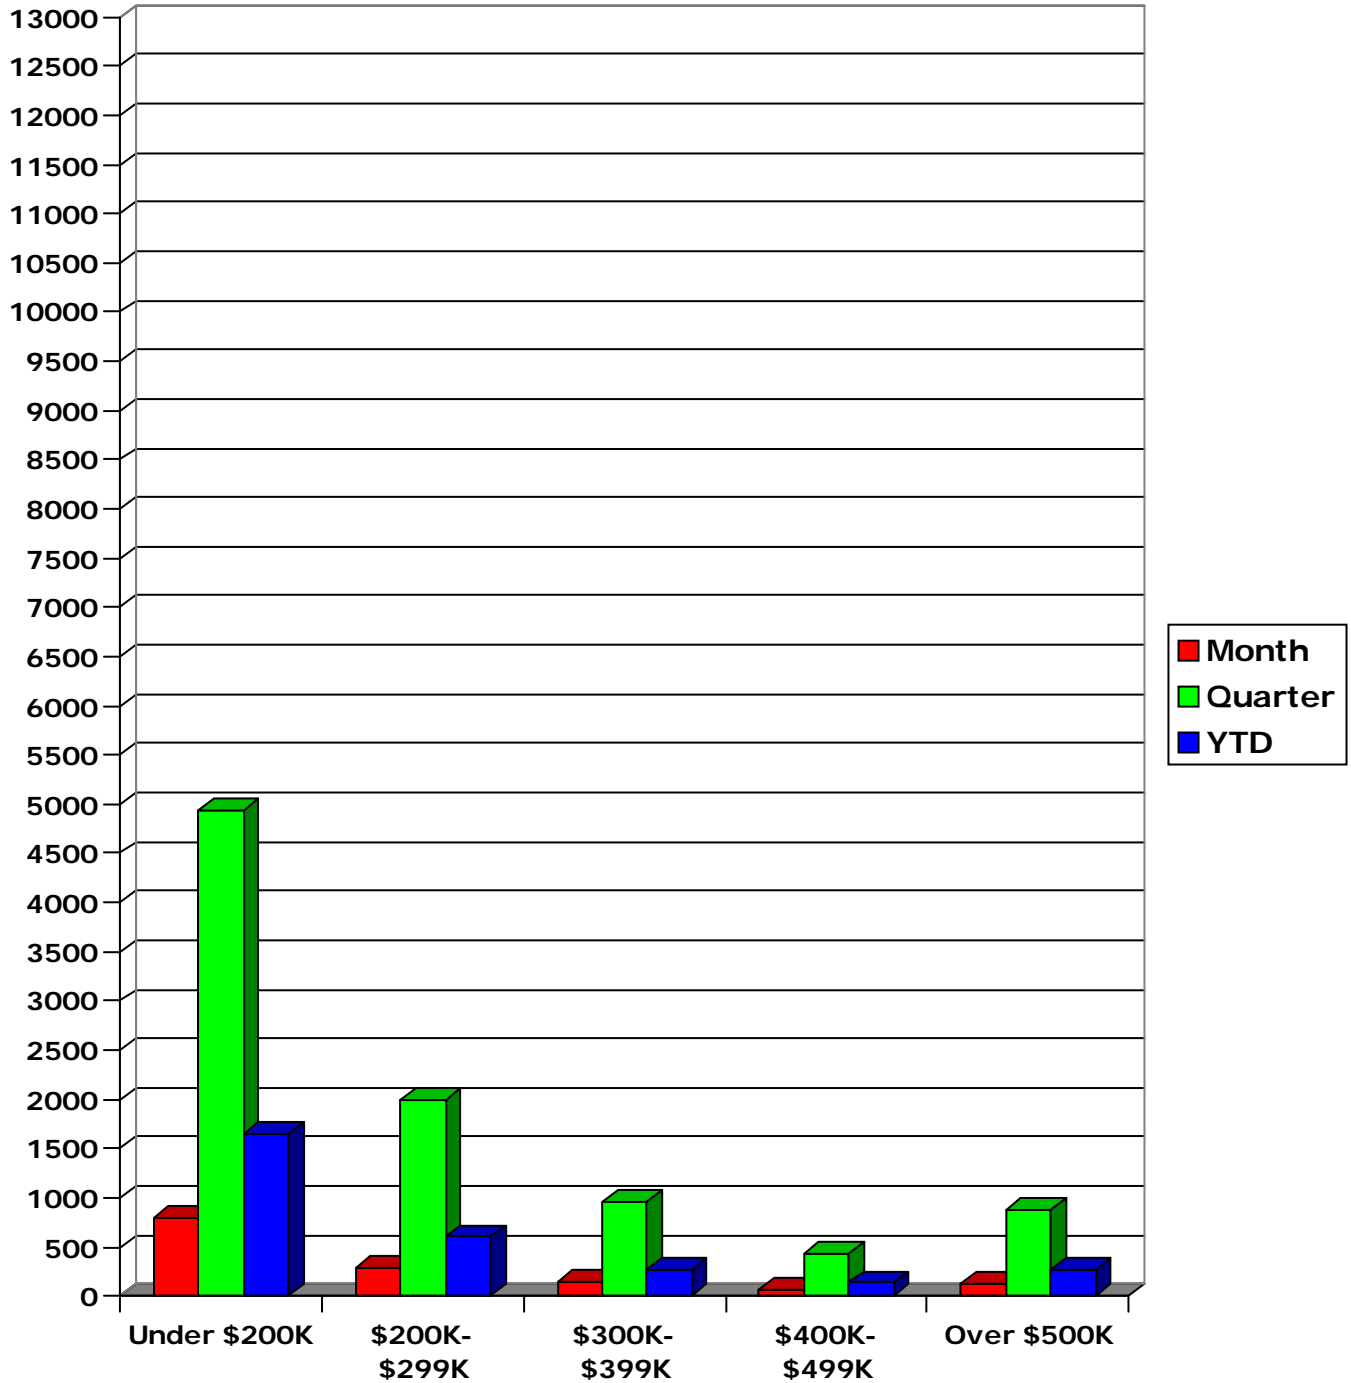

COMPARISON SOLD RESIDENTIAL LISTINGS BY PRICE RANGE Run date: 3/1/2010

Real Property information used to create these statistical reports is maintained and compiled by First American MLS Solutions, entered by Realtor® members participating in a shared data base by agreement. This report was compiled early March, additional sales for the month of February may not yet have been recorded. This information is provided as a benefit of MLS participation at RAMB and is believed accurate but not warranted.