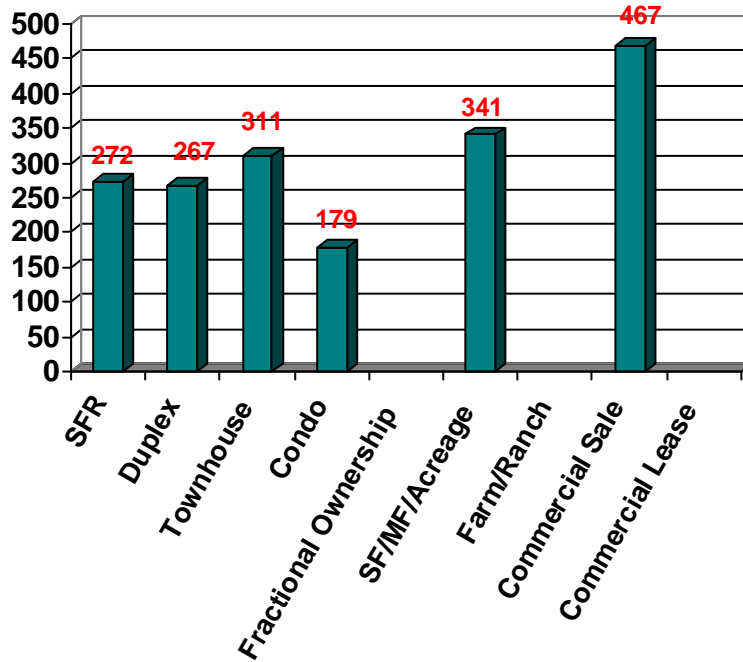

YTD SOLD STATISTICS BY PROPERTY TYPE

Days on Market by Property Type

Average Sales Price by Property Type